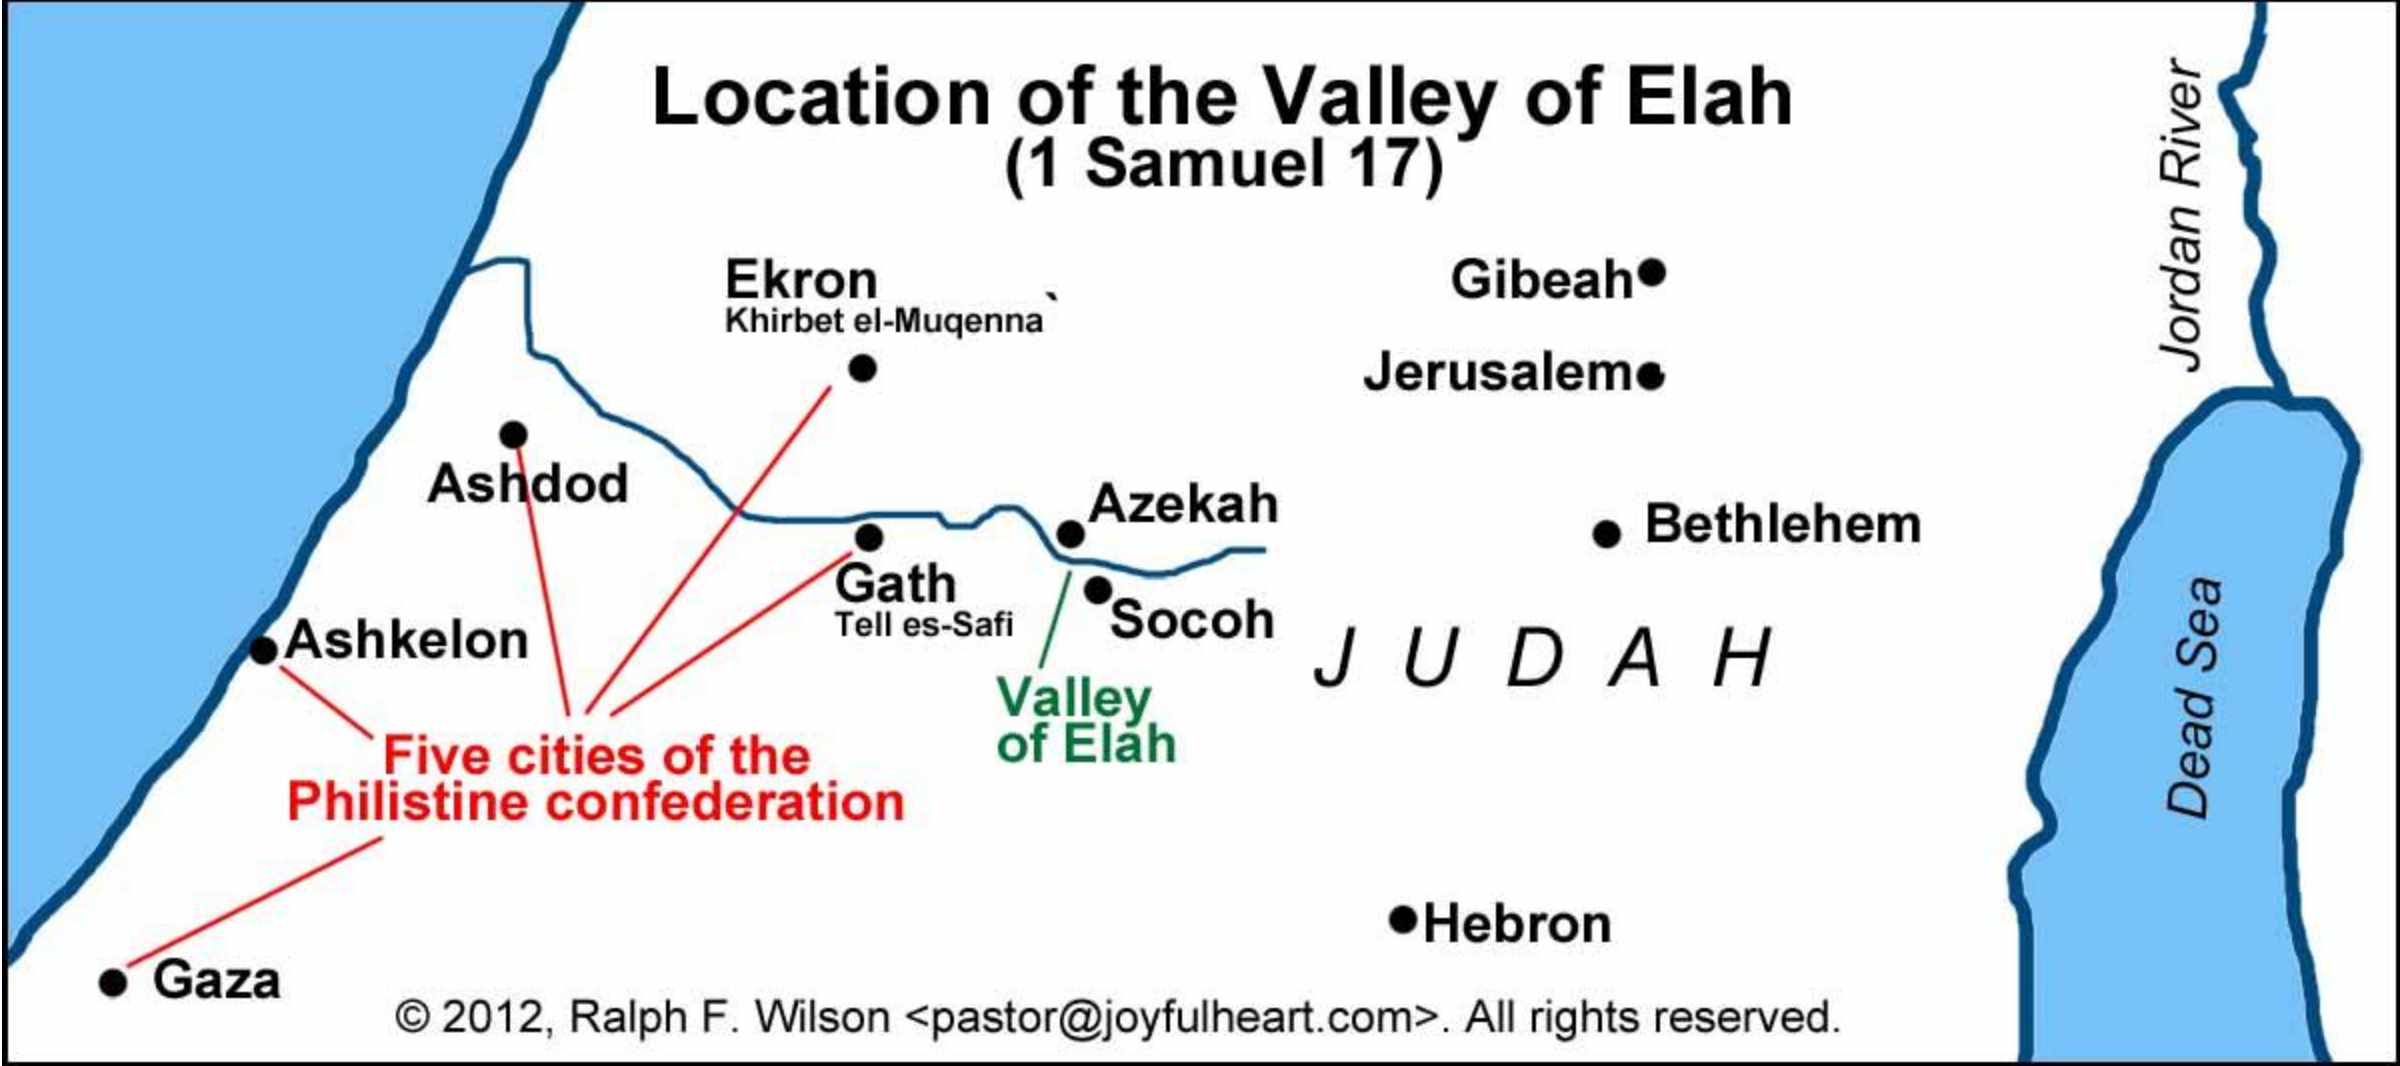

Bible Lands Today

by Dr. Wilbur Reid
of Johnson University

- 이 자료는 존슨 대학교 대외협력 부총장, Wilbur Reid 박사(B.S., MBA, M.A., Ph.D., D.B.A.)의 PPT 제공으로 작성 되었다.

THE TRIBAL ALLOTMENTS OF ISRAEL

JOSH. 13:8-19:49

- City
- City (uncertain location)
- ▲ Mountain peak

Abraham's Gate, or
Canaanite Gate

Location of the Valley of Elah (1 Samuel 17)

**Five cities of the
Philistine confederation**

**Valley
of Elah**

J U D A H

© 2012, Ralph F. Wilson <pastor@joyfulheart.com>. All rights reserved.

צילום: אלטורס

Masada

Basilica of the
Annunciation - Nazareth

Church of the
Nativity -
Bethlehem

Sepphoris

Sermon on
the Mount

Sea of
Galilee

Jordan River

Hezekiah's
Tunnel

Model of
Jerusalem at
the end of
the Second
Temple
period

At Israel Museum

1:50 scale model

Capernaum, House of Peter

Church of
the Holy
Sepulchre

Church of the Holy Sepulchre

Peter Restored