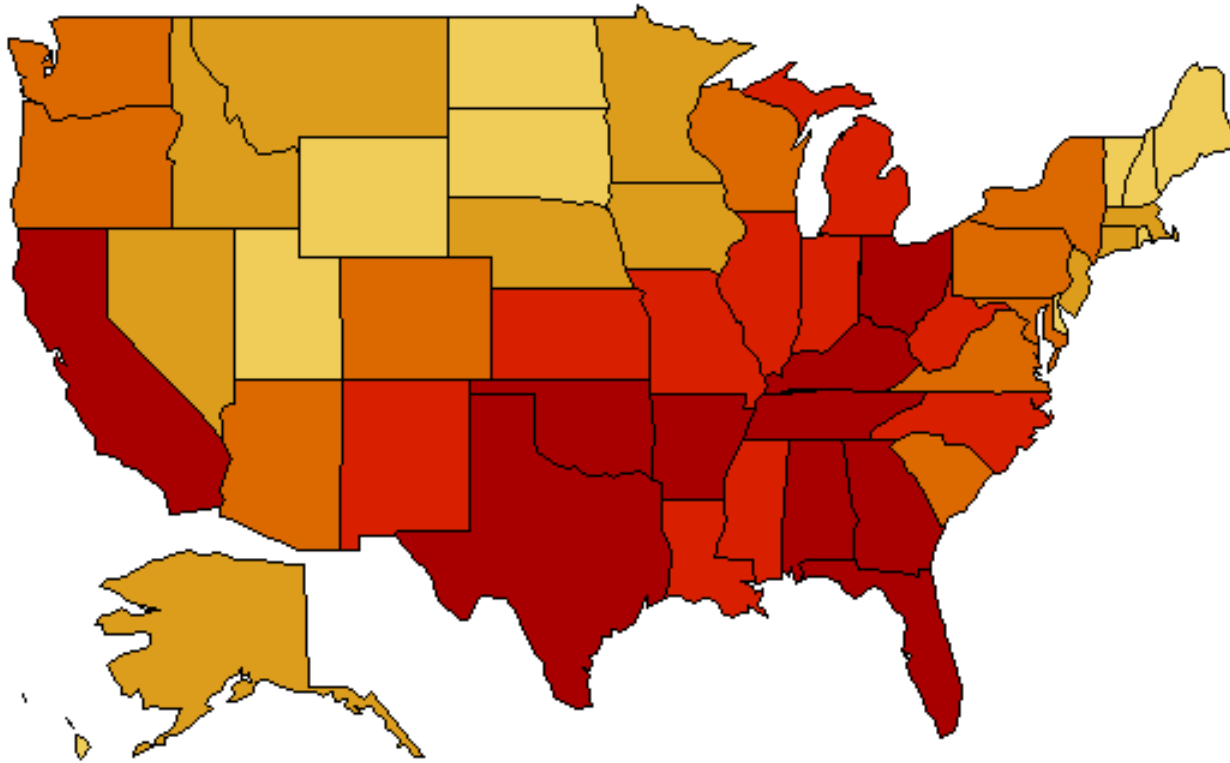

미국 환원운동의 세 지류들의
분포도(2005년)

**Restoration Movement
Membership Graphs**

By Dr. Wilbur Reid of Johnson University

Restoration Movement Christians as a Percentage of all Residents, 2000

Christian Church Total Membership

Christian Church Membership Per 1,000 Population

Churches of Christ – Total Membership

Churches of Christ Membership – per 1,000 Population

Disciples Membership

Disciples Membership per 1,000 Population

Restoration Movement Membership