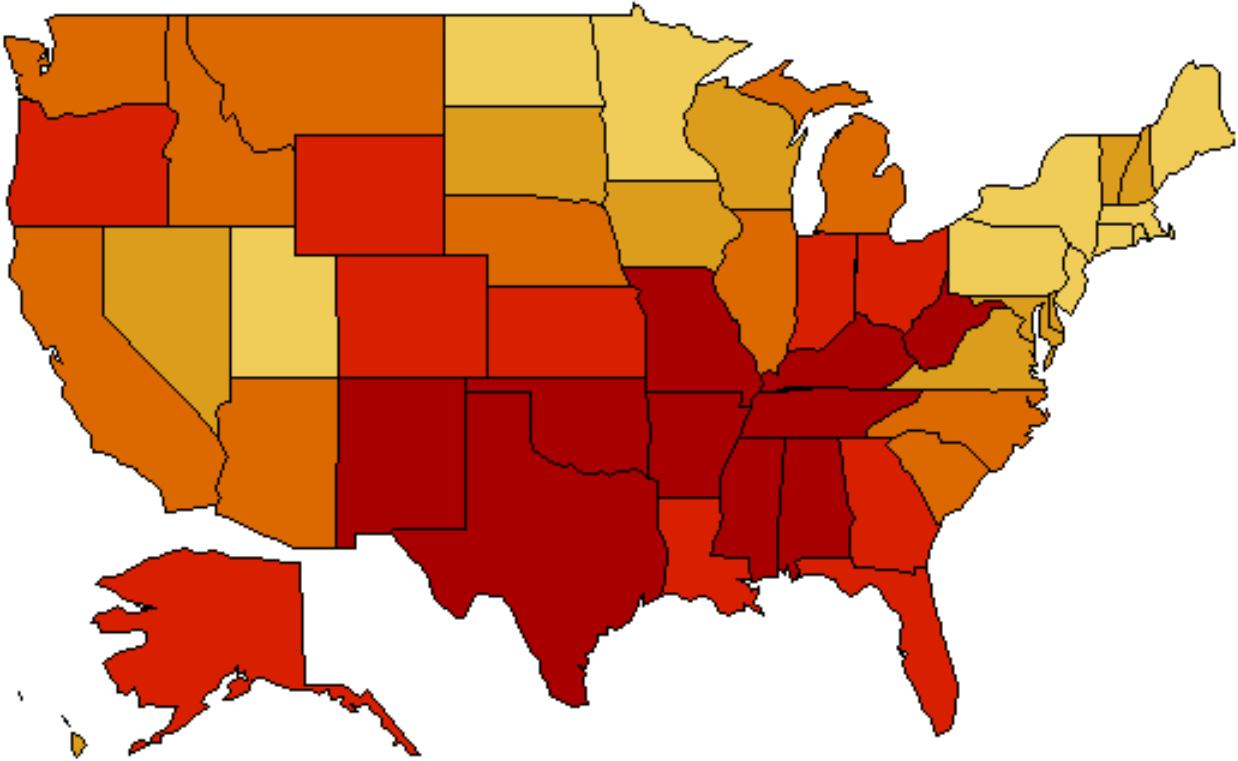

미국 환원운동의 세 지류들의
분포도(2005년)

**Restoration Movement
Membership Graphs**

By Dr. Wilbur Reid of Johnson University

Restoration Movement Christians as a Percentage of all Residents, 2000

Christian Church Total Membership

Christian Church Membership Per 1,000 Population

Churches of Christ – Total Membership

Churches of Christ Membership – per 1,000 Population

Disciples Membership

Disciples Membership per 1,000 Population

Restoration Movement Membership