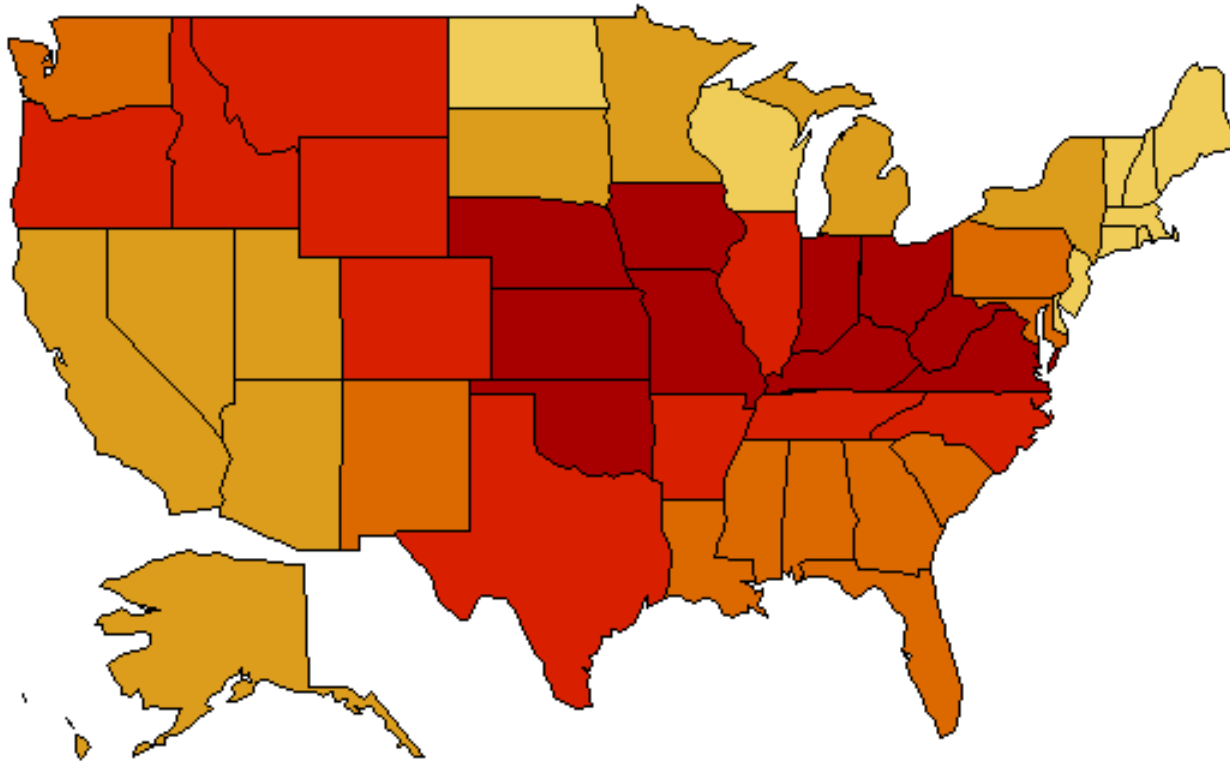

미국 환원운동의 세 지류들의
분포도(2005년)

**Restoration Movement
Membership Graphs**

By Dr. Wilbur Reid of Johnson University

Restoration Movement Christians as a Percentage of all Residents, 2000

Christian Church Total Membership

Christian Church Membership Per 1,000 Population

Churches of Christ – Total Membership

Churches of Christ Membership – per 1,000 Population

Disciples Membership

Disciples Membership per 1,000 Population

Restoration Movement Membership