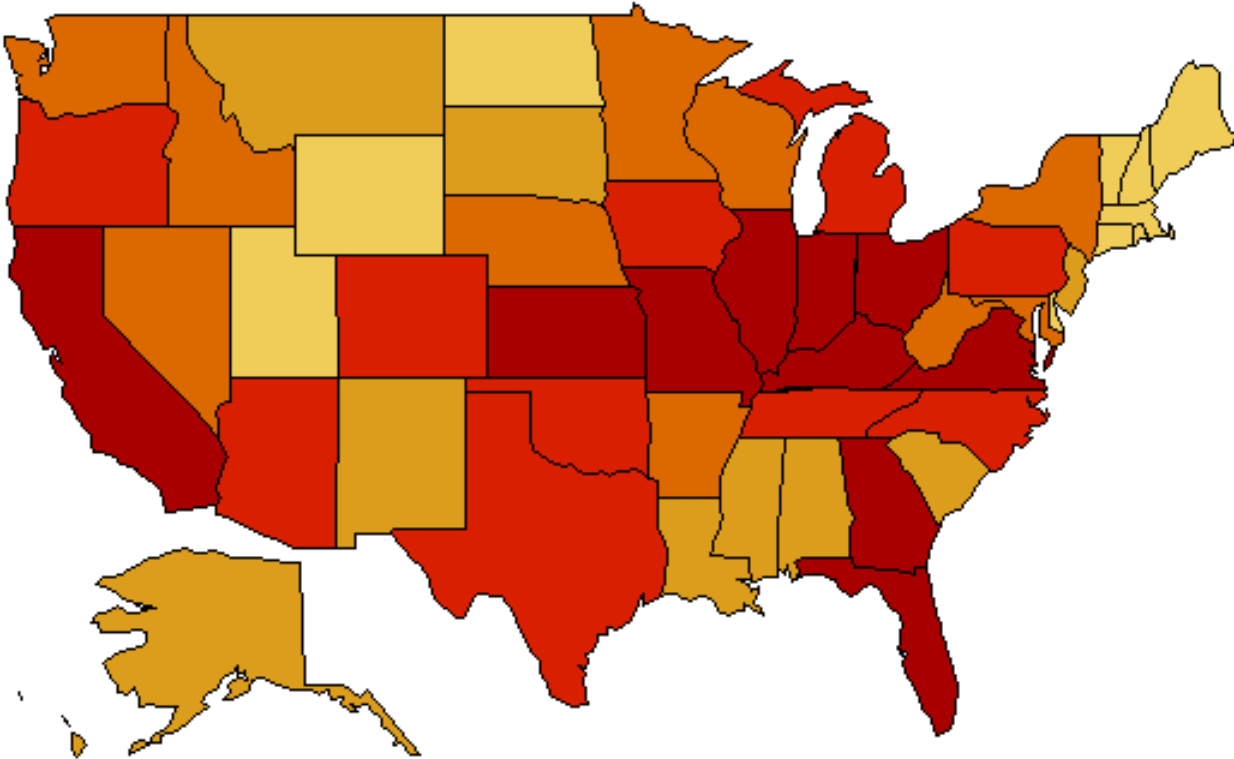

미국 환원운동의 세 지류들의
분포도(2005년)

**Restoration Movement
Membership Graphs**

By Dr. Wilbur Reid of Johnson University

Restoration Movement Christians as a Percentage of all Residents, 2000

Christian Church Total Membership

Christian Church Membership Per 1,000 Population

Churches of Christ – Total Membership

Churches of Christ Membership – per 1,000 Population

Disciples Membership

Disciples Membership per 1,000 Population

Restoration Movement Membership