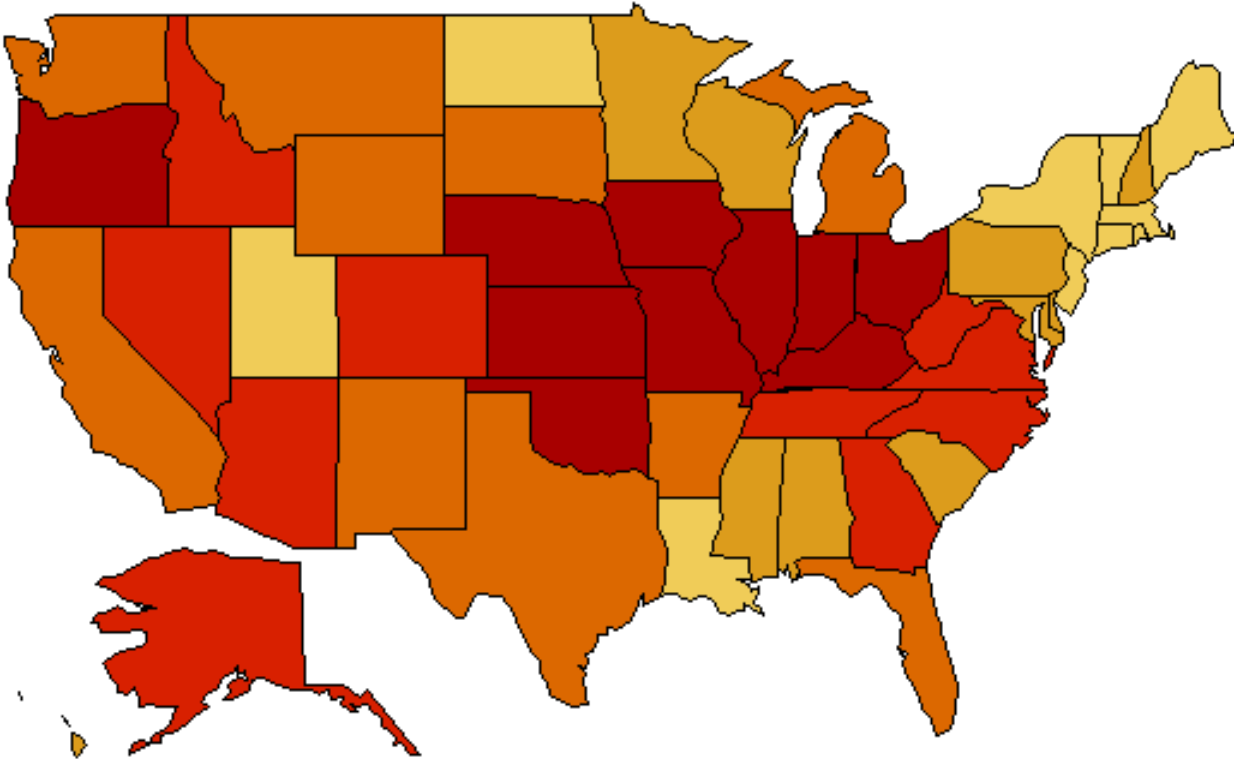

미국 환원운동의 세 지류들의
분포도(2005년)

**Restoration Movement
Membership Graphs**

By Dr. Wilbur Reid of Johnson University

Restoration Movement Christians as a Percentage of all Residents, 2000

Christian Church Total Membership

Christian Church Membership Per 1,000 Population

Churches of Christ – Total Membership

Churches of Christ Membership – per 1,000 Population

Disciples Membership

Disciples Membership per 1,000 Population

Restoration Movement Membership