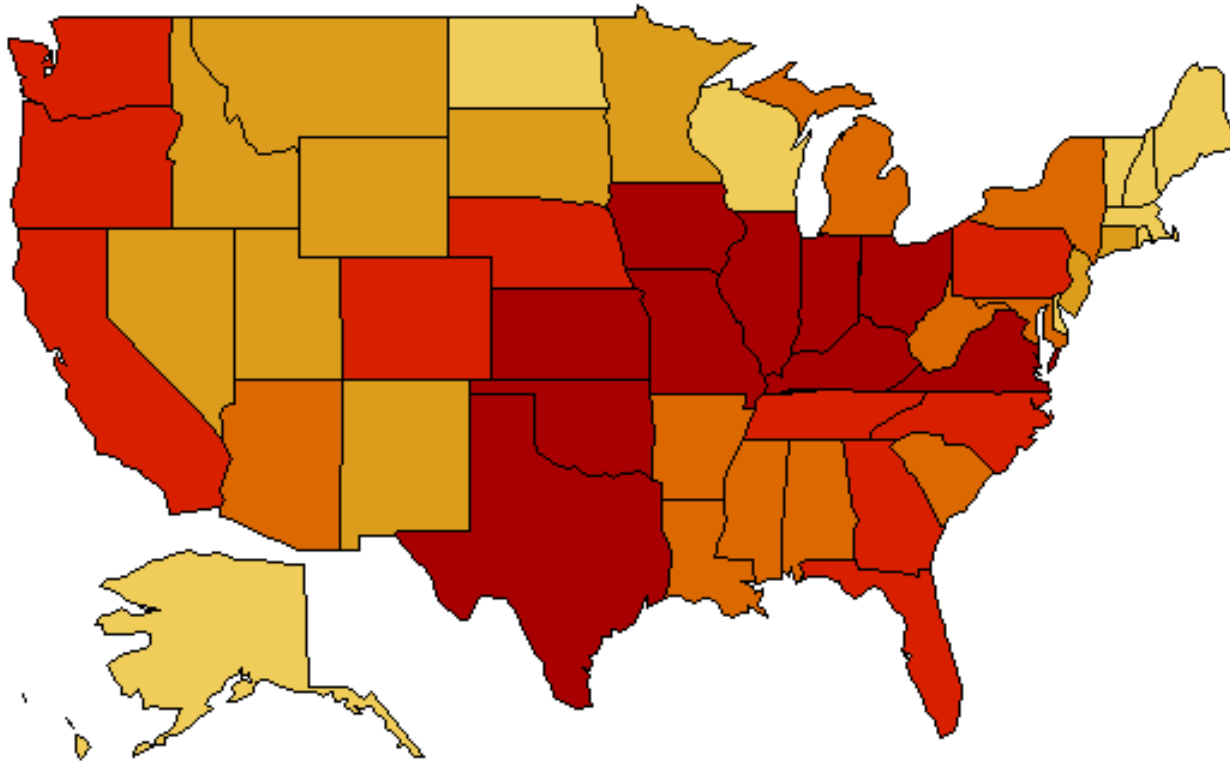

미국 환원운동의 세 지류들의
분포도(2005년)

**Restoration Movement
Membership Graphs**

By Dr. Wilbur Reid of Johnson University

Restoration Movement Christians as a Percentage of all Residents, 2000

Christian Church Total Membership

Christian Church Membership Per 1,000 Population

Churches of Christ – Total Membership

Churches of Christ Membership – per 1,000 Population

Disciples Membership

Disciples Membership per 1,000 Population

Restoration Movement Membership